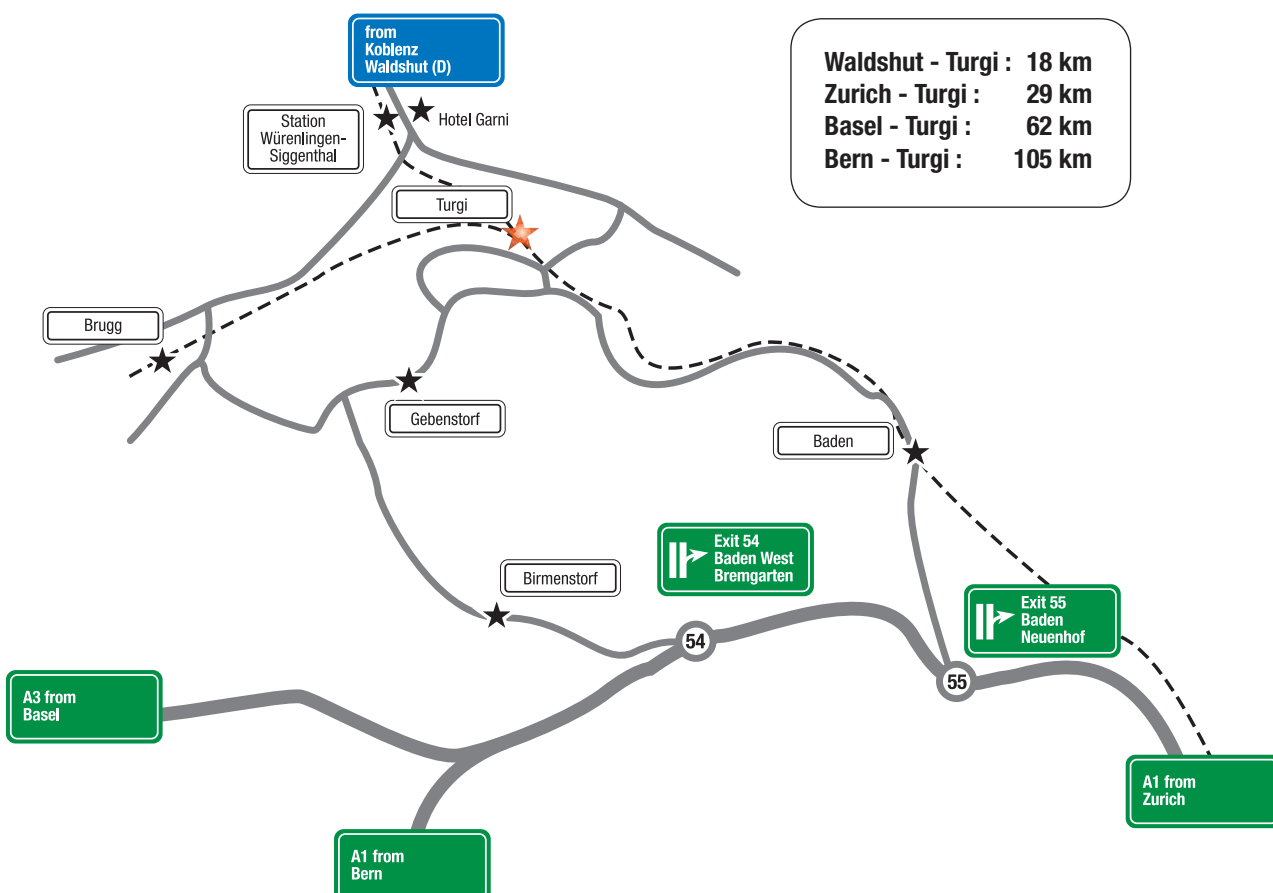

### From Basel / Bern

Drive on the A3/A1 towards Zurich and turn off the motorway at the slip road Baden West / Bremgarten (No. 54). Turn right towards Birmenstorf, pass through Birmenstorf until you reach Gebenstorf. At the T-Intersection (set of lights) turn right towards Zurich / Baden. Follow this street for approximately 1.5 km, pass through the roundabout and turn left at the next set of lights in direction of Turgi Dorf. After about 500 meters turn left towards ABB (white marker).

### From Zurich

Drive on the A1 from Zurich towards Bern/Basel, turn off the motorway at the slip road Baden / Neuenhof (No. 55). Follow the signs to Baden. When you reach Baden follow the signs towards Brugg. After about 3 km you arrive at Turgi, pass through the roundabout and turn right at the next set of lights towards Turgi-Dorf. Follow the street downhill and turn left towards Turgi-Dorf. Follow the main street through Turgi, you will pass the station, after about 500 meters turn right towards ABB (white marker).

Follow the signs to "Portier 1", 100 meters before you reach "Portier 1" there is a big parking area with marked INP parking.

### Sourrounding map: